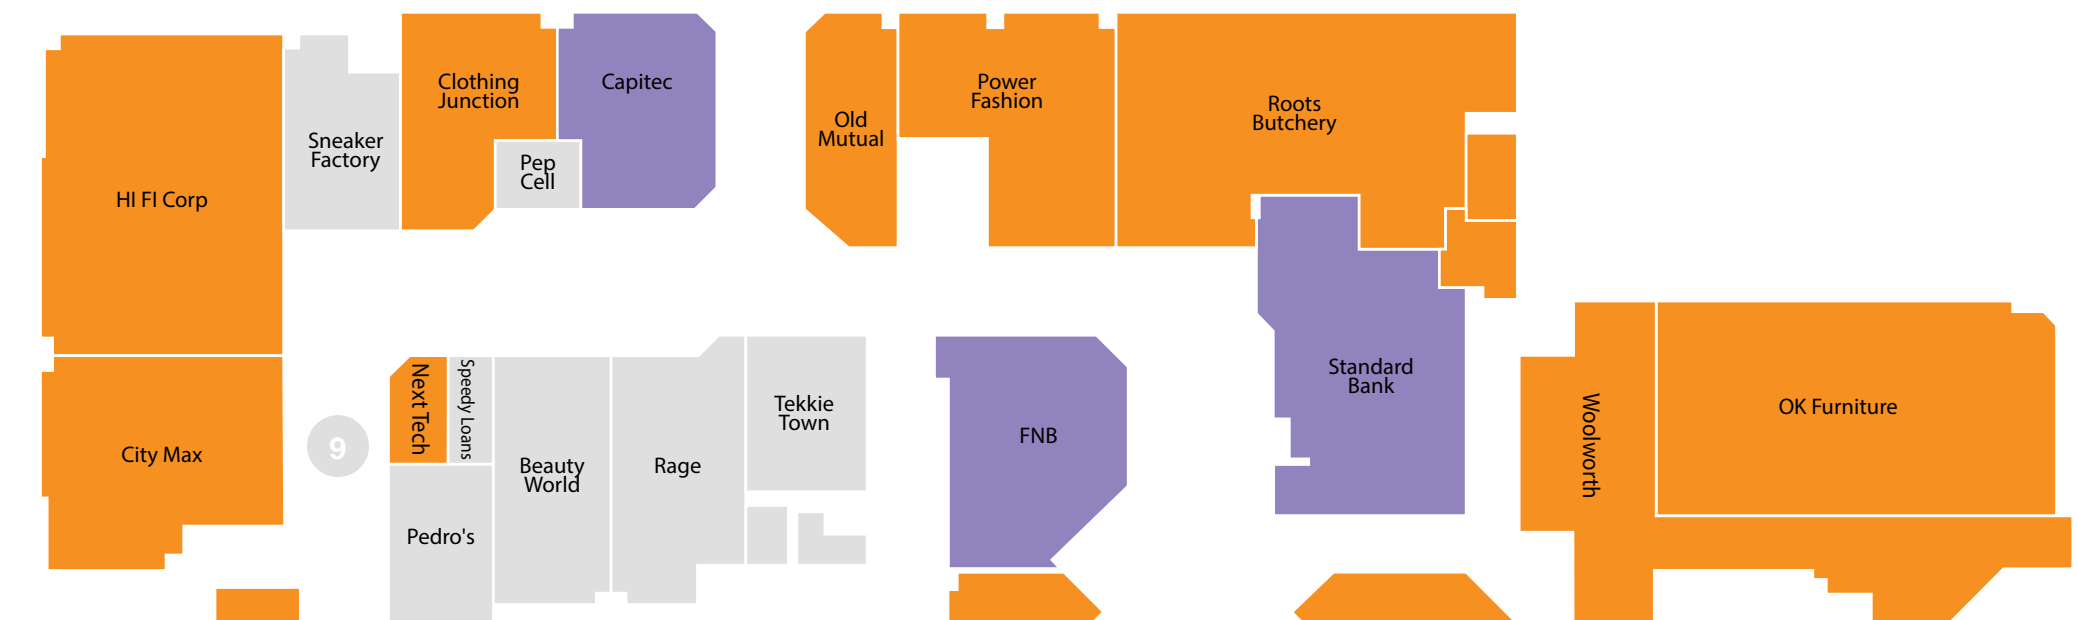

OUTDOOR MEDIA

SOCIAL MEDIA

CONNECT WAYA-WAYA®

ESCALATOR STEP BRANDING

BATHROOM SNAPPER FRAMES

ADDRESS

17 Kings Road, Pinetown, Durban, 3610

TRADING HOURS

Monday – Thursday: 09:00 – 18:00
 Fridays: 08:30 – 18:00
 Saturdays: 09:00 – 17:00
 Sundays: 09:00 – 16:00
 Public Holidays: 09:00 – 16:00

ANCHOR TENANTS

Mall Map

LEVEL 1

102

STORES INCLUDING KIOSKS

43 431 m²

TOTAL SIZE (GLA)

LEVEL 2

LEVEL 3

Store listing

AUDIO, ELECTRONIC & CELLPHONE

Africel
Ackermans Connect
Cell C
Cell n CompuCare
Computer Den
Fastrak
Gadget Geeks
High Tech Solutions
Mr Price Cellular
MTN
Nextech
Pep Cell (Level 1 & Level 2)
Telkom 8ta
Vodashop