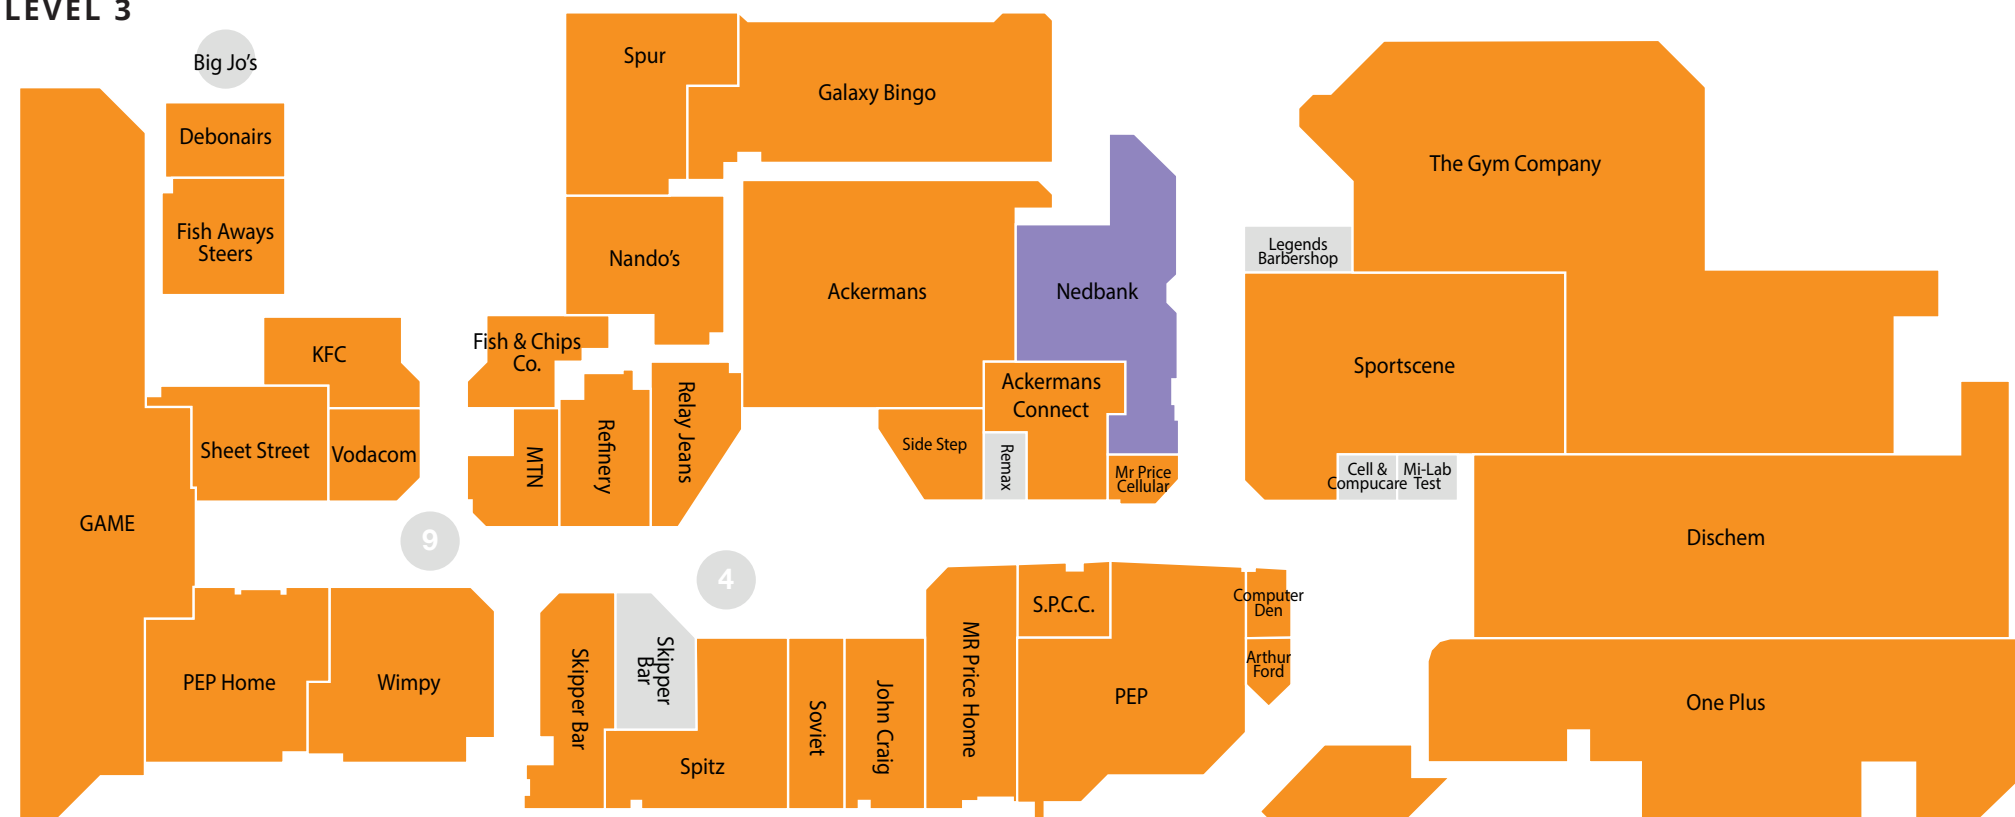

To this day, the centre retains its biggest-in-town status, and now boasts a brand-new contemporary look, four-level parking area – and 124 stores. The centre caters to shoppers who desire a friendly, convenient, and upmarket shopping experience.

Monday – Thursday: 09:00 – 18:00
 Fridays: 08:30 – 18:00
 Saturdays: 09:00 – 17:00
 Sundays: 09:00 – 16:00
 Public Holidays: 09:00 – 16:00

ANCHOR TENANTS

Mall Map

LEVEL 1

102

STORES INCLUDING KIOSKS

43 431 m²

TOTAL SIZE (GLA)

LEVEL 2

LEVEL 3

Store listing

AUDIO, ELECTRONIC & CELLPHONE

Africel
Ackermans Connect
Cell C
Cell n CompuCare
Computer Den
Fastrak
Gadget Geeks
High Tech Solutions
Mr Price Cellular
MTN
Nextech
Pep Cell (Level 1 & Level 2)
Telkom 8ta
Vodashop

DEPARTMENT STORES

Game
Pick n Pay
Pick n Pay Liquor
Woolworths
Roots Butchery

EYEWEAR & OPTOMETRISTS

Neovision
Spec-Savers
Torga Optical

RESTAURANTS

Debonairs
KFC

Fishaways
Fish & Chips Co.
Nando's
Spur
Wimpy
Pedro's Chicken
Shawarma Express
Steers